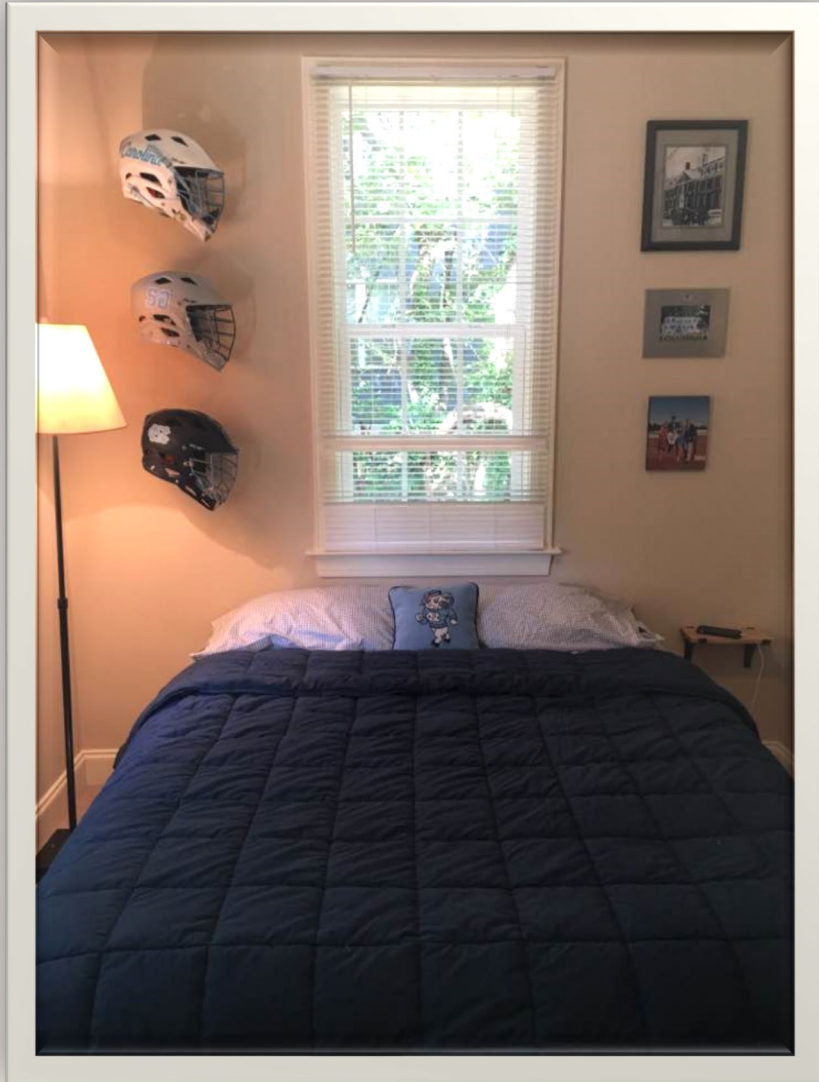

# INVISI-”BALL OF FAME”

---

GALLERY

FULL PRODUCT LINE OFFERING

INVISI-ball Wall Mount - FOOTBALL

Chick-Fil-A @ the College Football Hall of Fame

Charlotte, NC

Game Room – Houston, TX

UNC Lacrosse helmets

Special Application – Smoothie-King Arena Concourse  
New Orleans Pelicans

Sweet looking Suite display – Smoothie-King Arena  
New Orleans Pelicans

INVISI-ball Wall Mount - BASKETBALL

State College, PA

INVISI-ball Wall Mount - BASKETBALL

INVISI-ball HELMET Wall Mount

Definitely a FOOTBALL Fan...

Impressive Collection