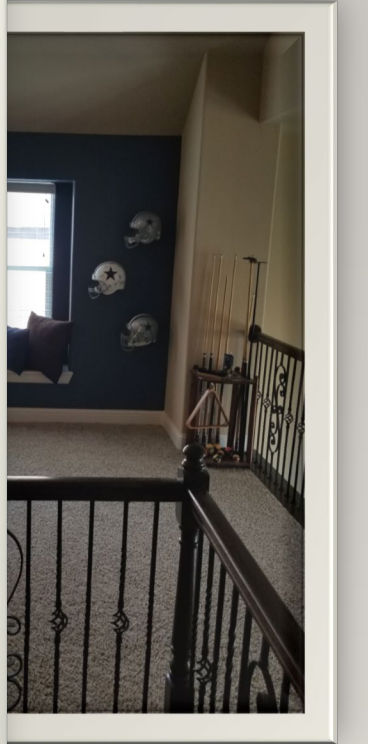

# INVISI-”BALL OF FAME”

---

GALLERY

FULL PRODUCT LINE OFFERING

INVISI-ball Wall Mount - FOOTBALL

Chick-Fil-A @ the College Football Hall of Fame

Charlotte, NC

Game Room – Houston, TX

UNC Lacrosse helmets

Special Application – Smoothie-King Arena Concourse  
New Orleans Pelicans

Sweet looking Suite display – Smoothie-King Arena  
New Orleans Pelicans

INVISI-ball Wall Mount - BASKETBALL

State College, PA

INVISI-ball Wall Mount - BASKETBALL

INVISI-ball HELMET Wall Mount

Definitely a FOOTBALL Fan...

Impressive Collection