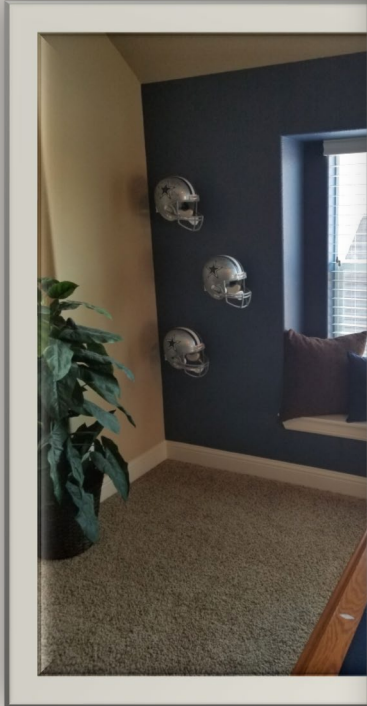

# INVISI-”BALL OF FAME”

---

GALLERY

FULL PRODUCT LINE OFFERING

INVISI-ball Wall Mount - FOOTBALL

Chick-Fil-A @ the College Football Hall of Fame

Charlotte, NC

Game Room – Houston, TX

UNC Lacrosse helmets

Special Application – Smoothie-King Arena Concourse  
New Orleans Pelicans

Sweet looking Suite display – Smoothie-King Arena  
New Orleans Pelicans

INVISI-ball Wall Mount - BASKETBALL

State College, PA

INVISI-ball Wall Mount - BASKETBALL

INVISI-ball HELMET Wall Mount

Definitely a FOOTBALL Fan...

Impressive Collection