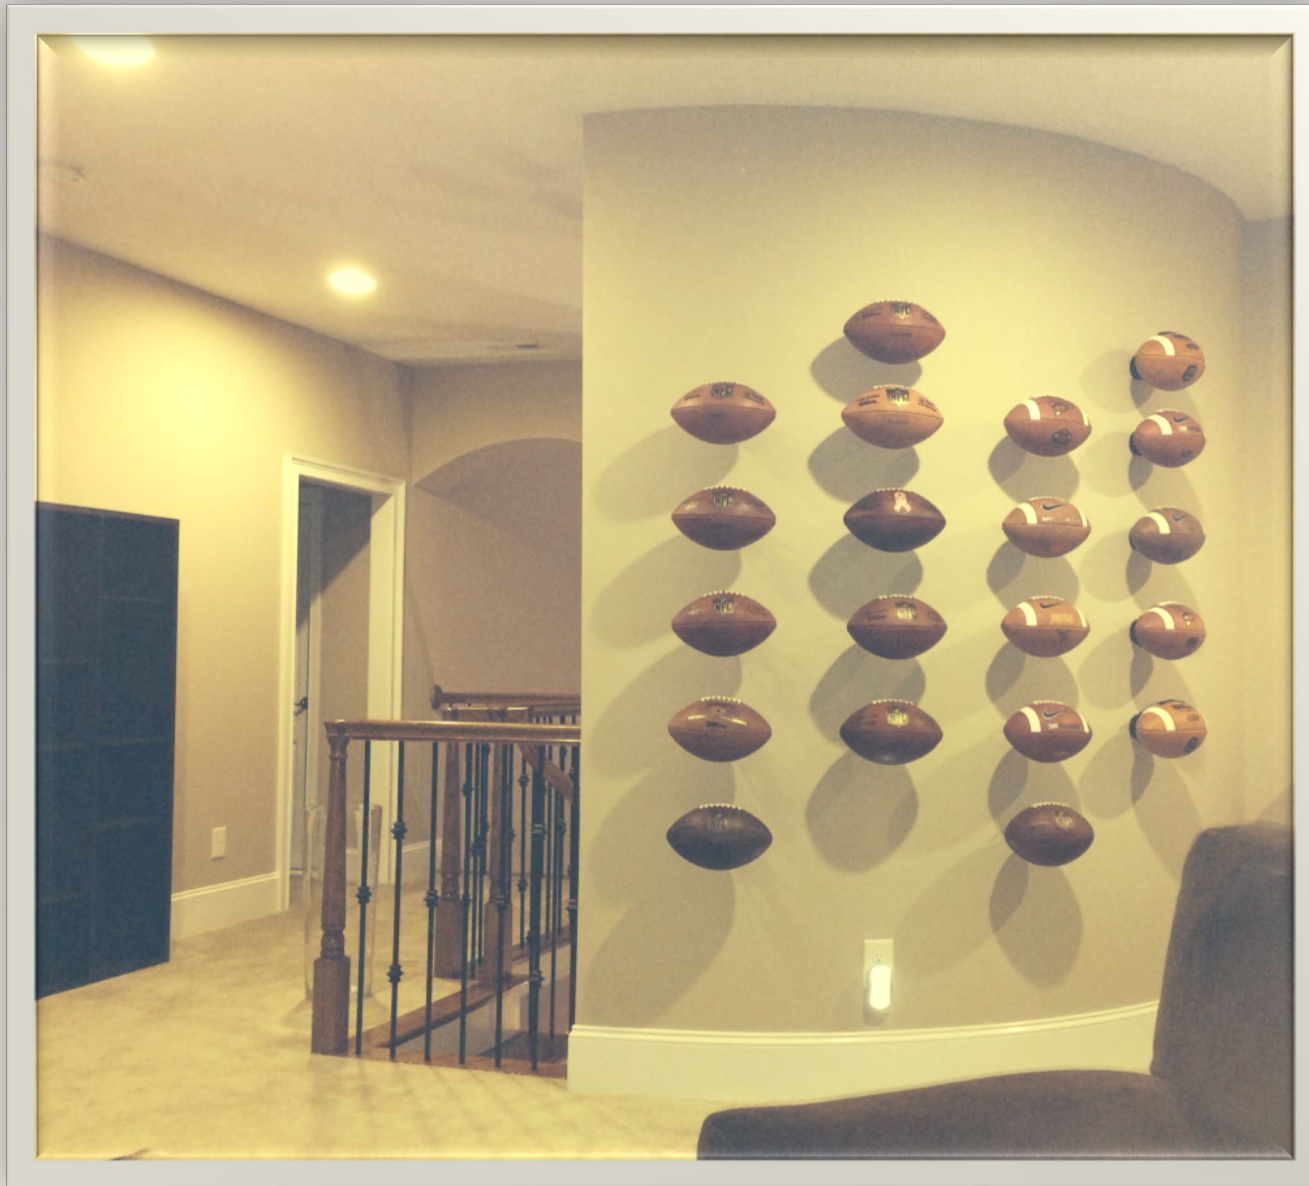

# INVISI-”BALL OF FAME”

---

GALLERY

FULL PRODUCT LINE OFFERING

INVISI-ball Wall Mount - FOOTBALL

Chick-Fil-A @ the College Football Hall of Fame

Charlotte, NC

Game Room – Houston, TX

UNC Lacrosse helmets

Special Application – Smoothie-King Arena Concourse  
New Orleans Pelicans

Sweet looking Suite display – Smoothie-King Arena  
New Orleans Pelicans

INVISI-ball Wall Mount - BASKETBALL

State College, PA

INVISI-ball Wall Mount - BASKETBALL

INVISI-ball HELMET Wall Mount

Definitely a FOOTBALL Fan...

Impressive Collection